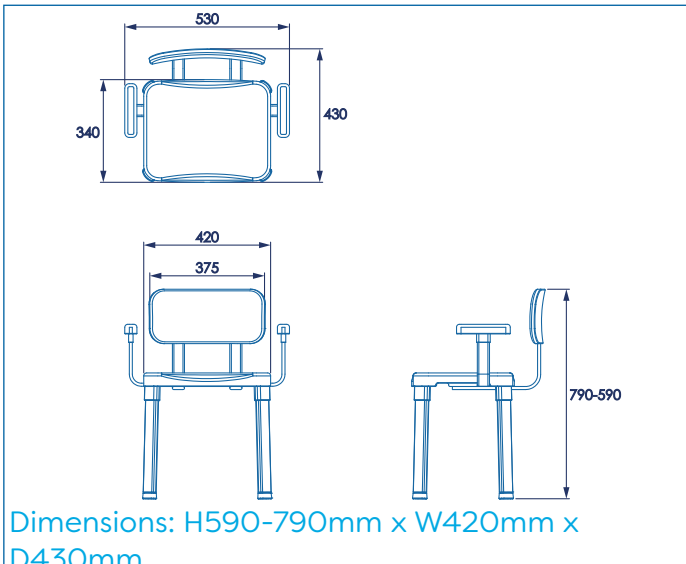

GUARANTEE

Consumer Statutory Rights Apply

Tel: +44 (0) 1264 365881
Fax: +44 (0) 1264 356437
Email: info@croydex.co.uk
Web: www.croydex.com

Printed material, designs and packaging are protected by copyright and design right.